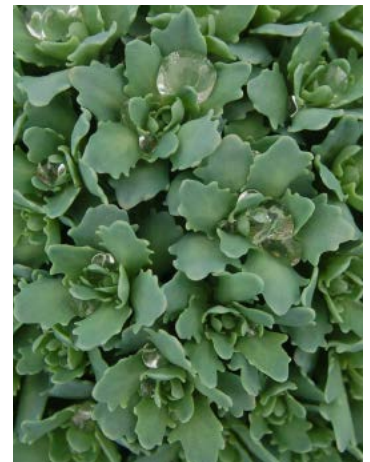

Growers of Hardy and Hard To Find Perennials

www.intrinsicperennialgardens.com