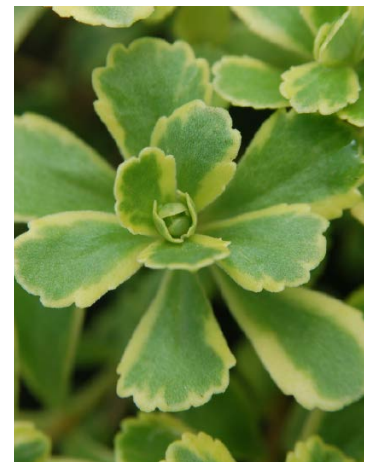

Growers of Hardy and Hard To Find Perennials

www.intrinsicperennialgardens.com